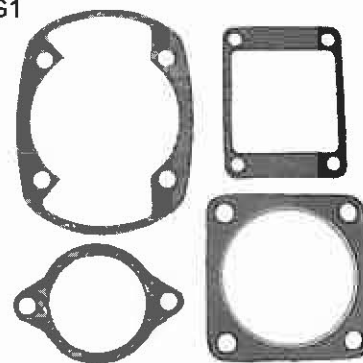

OEM #J10-11311-00-00

4556

Cylinder & piston kit

Not available from Yamaha

For gas (2 cycle) G1 except 1982

Cylinder and piston kit. Includes cylinder, piston & ring kit and gaskets

9169

For gas 1979-89 G1