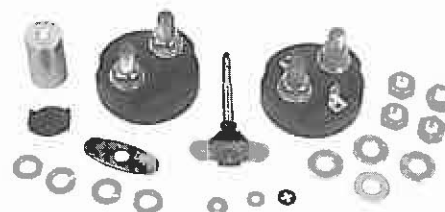

1140

For gas (2 cycle) G1, 1982-up
OEM #J17-81950-0100

#124 series 12-volt
6 terminal solenoid with silver contacts

1195

For gas (2 cycle) G1 1982-89
OEM #J17-81920-19-00

Solenoid repair kit
for OEM

STARTER GENERATORS & PARTS - GAS