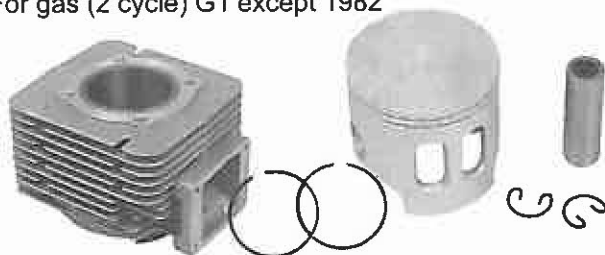

4556

Cylinder & piston kit

Not available from Yamaha

For gas (2 cycle) G1 except 1982

Cylinder and piston kit. Includes cylinder, piston & ring kit and gaskets